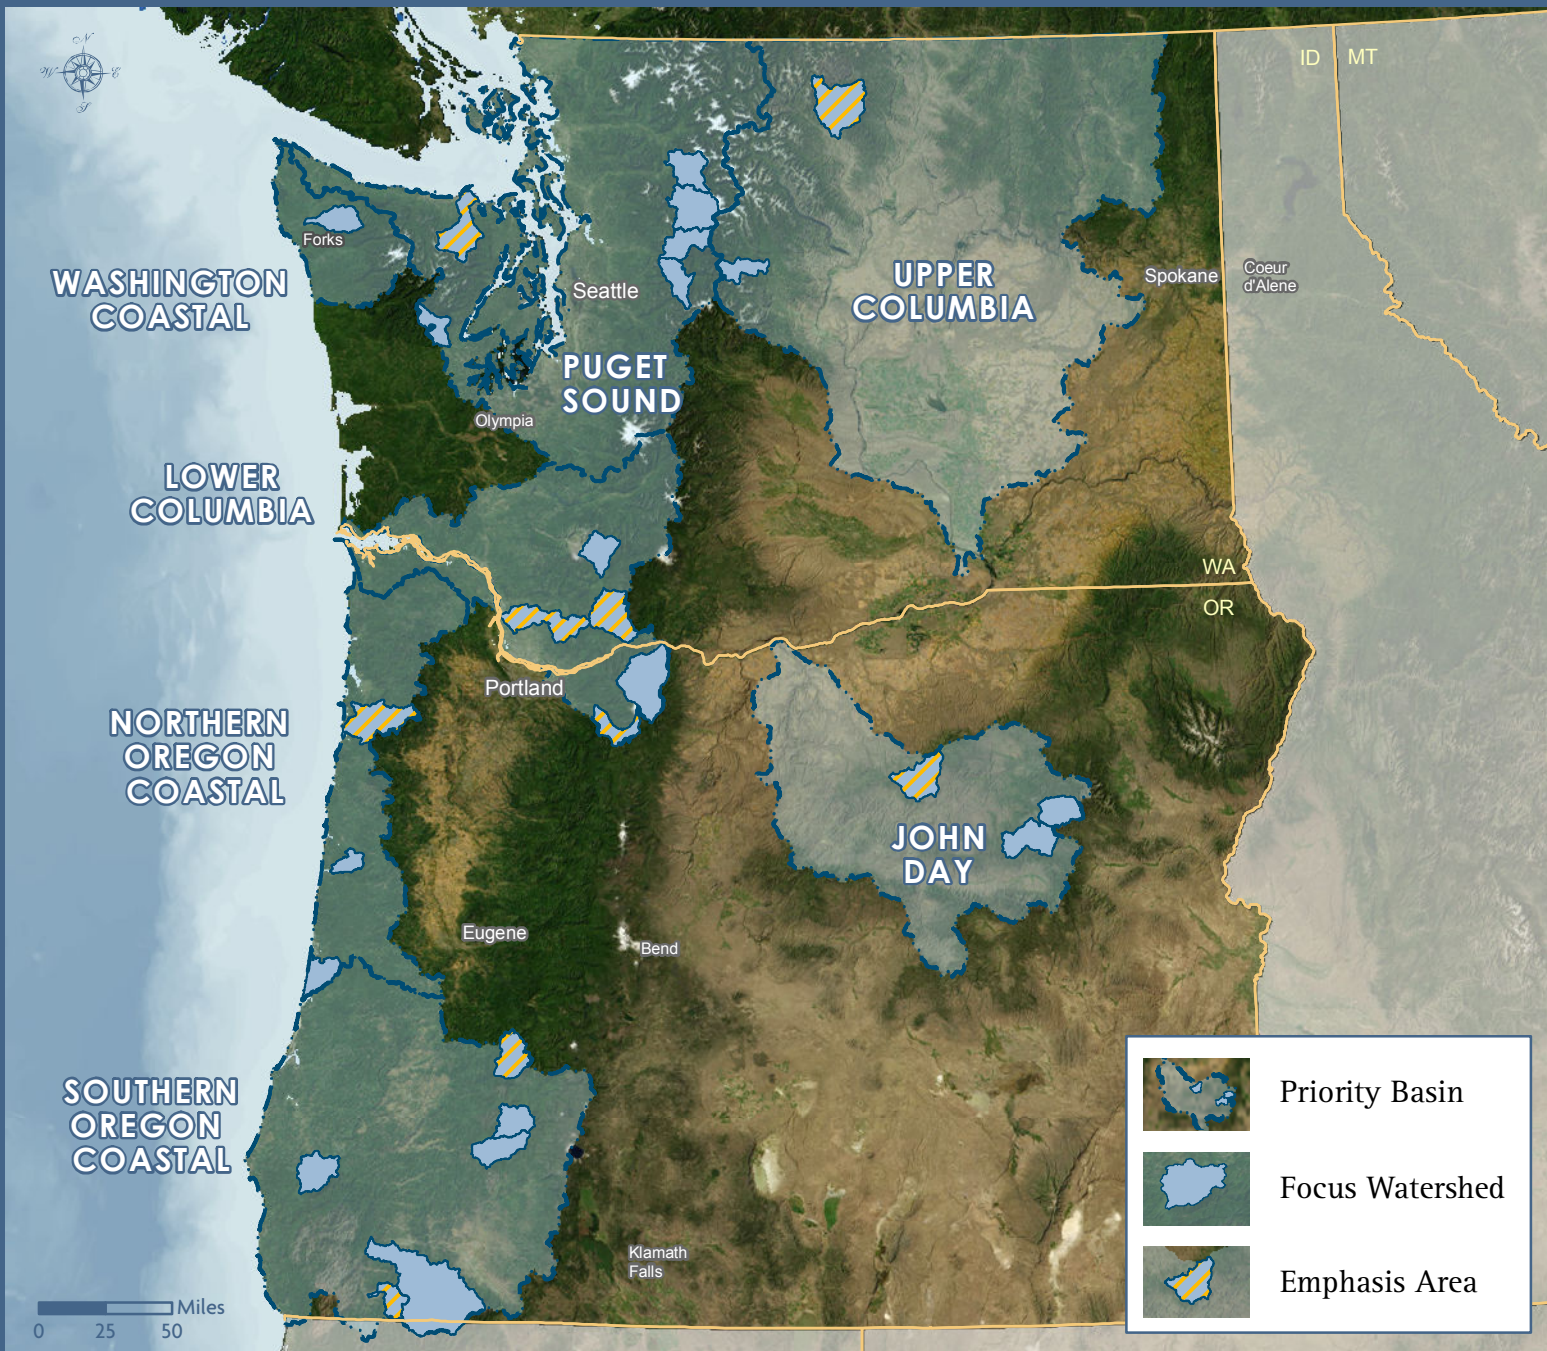

Whole Watershed Restoration Initiative

Washington Coastal

Calawah River

Puget Sound

**Dungeness River*
Lower Suiattle Rivers
North and South Forks of the Skykomish River
South Fork Skokomish River
Upper Sauk River

Upper Columbia

**Lower Chewuch River*
Nason Creek

Lower Columbia-Washington

**East Fork Lewis River*
Muddy River
**Wind River*

Lower Columbia-Oregon

Hood River
**Salmon River*

Northern Oregon Coastal

Drift Creek
**Nestucca River*
Tahkenitch Lake

Southern Oregon Coastal

Applegate River
Jackson Creek
South Fork Coquille River
**Steamboat Creek*
**Sucker Creek*
Upper South Fork Umpqua River

John Day

Camp Creek
Granite Creek
**Wall Creek*

** = Emphasis Area*